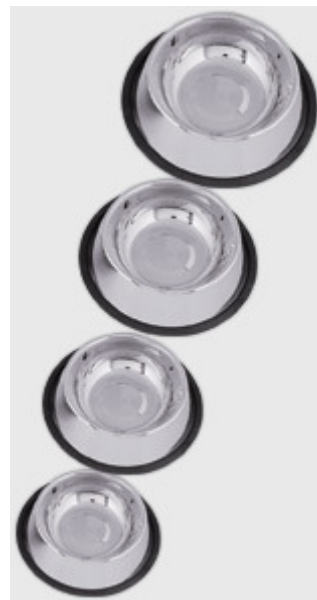

NON-TIP STAINLESS STEEL BOWLS

QT00100	1/2 Pint
QT00102	1 Pint
QT00103	1.5 Pint
QT00104	1 Quart
QT00105	2 Quart
QT00106	3 Quart

Natural Pet Specialties
2234 117th Avenue - #106-107
Greeley, CO 80634
Office: 970-339-3491 – Fax: 970-339-5985